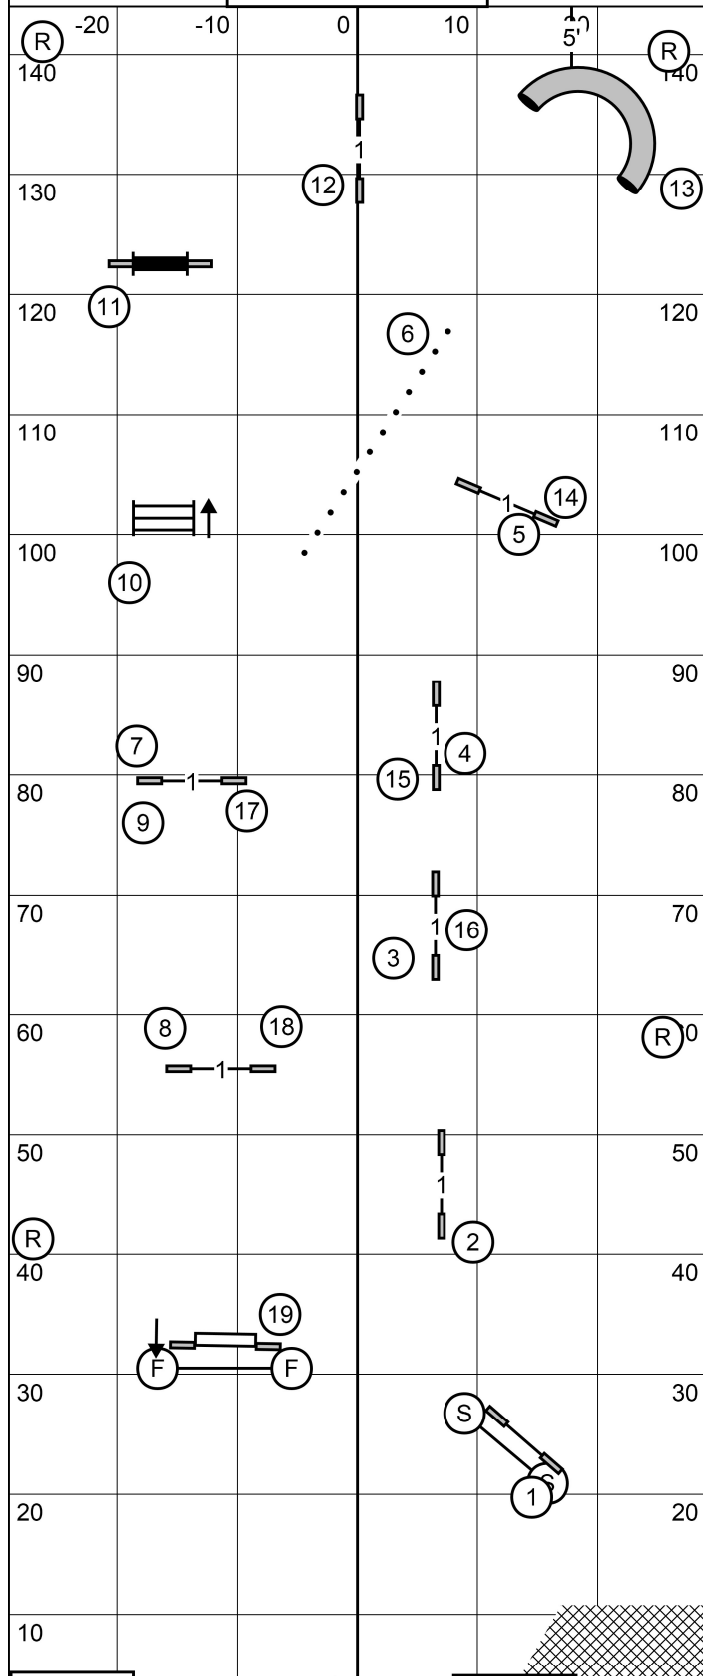

Premier JWW

ENTER/EXIT ON LEASH	(L) 10	(T/S)	Reg	Pref		
Kruisin K9 Training Club June 27, 2020 New Hope, PA Elliot Kaplan			24	46 sec	20	51 sec
			20/24C	42 sec	16	47 sec
			16	45 sec	12	50 sec
			12	48 sec	8	53 sec
			8	50 sec	4	55